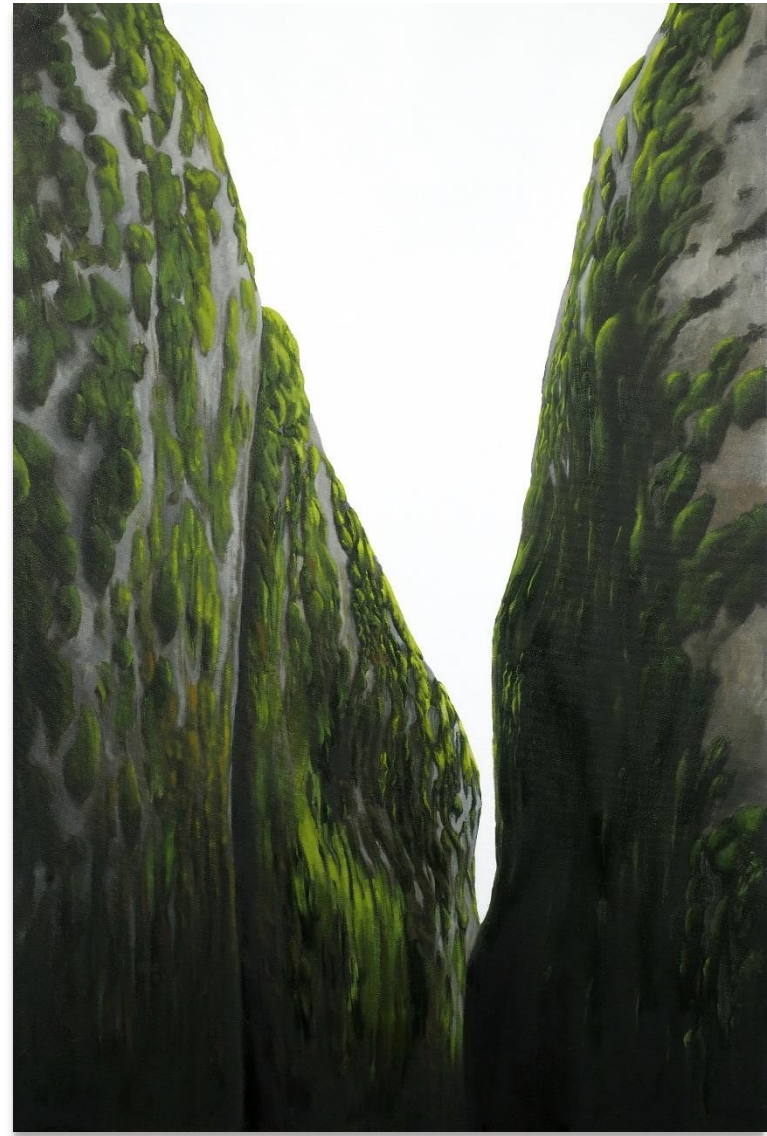

Align
90 x 60cm
oil on canvas

$ 3,300.00