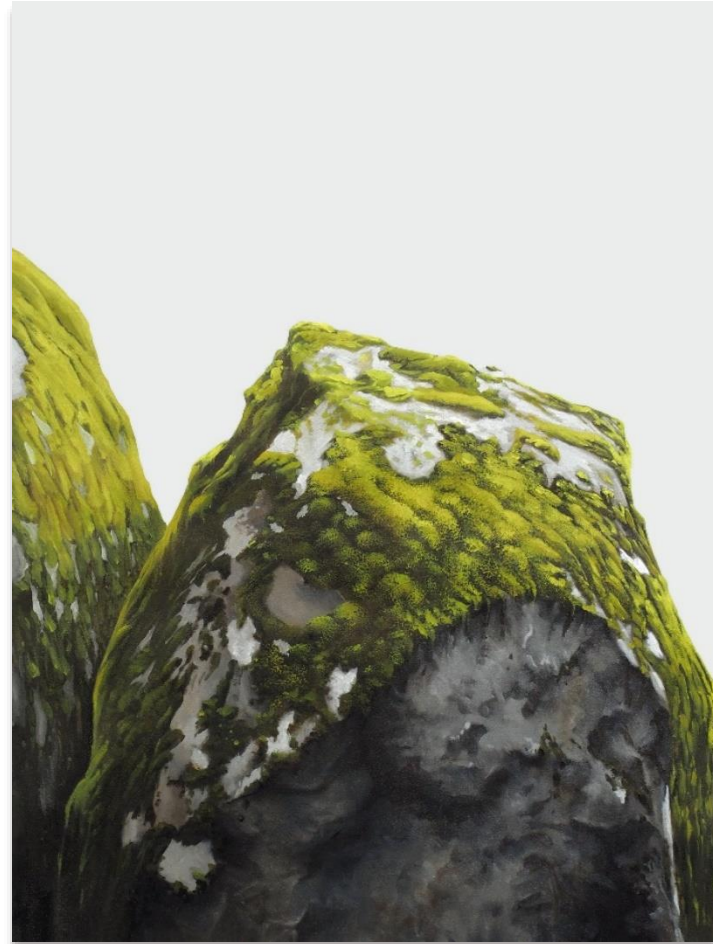

Impression
60 x 45cm
oil on canvas

$ 1,800.00