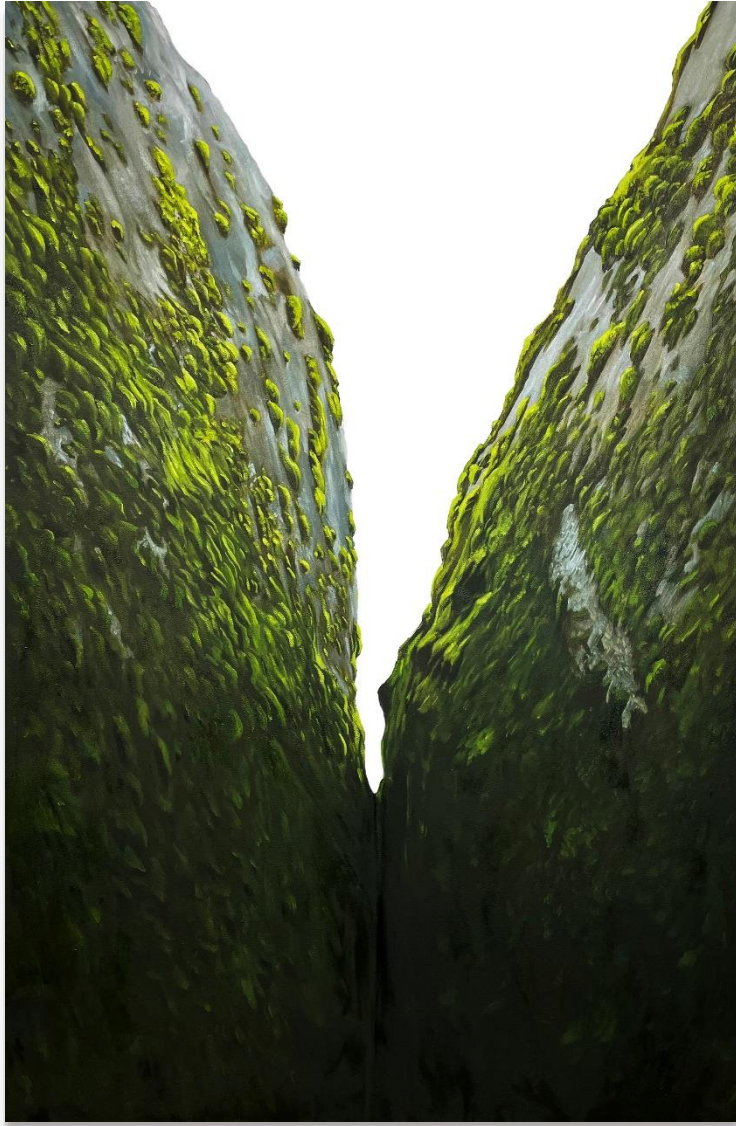

Retrieval
90 x 60cm
oil on canvas

$ 3,300.00