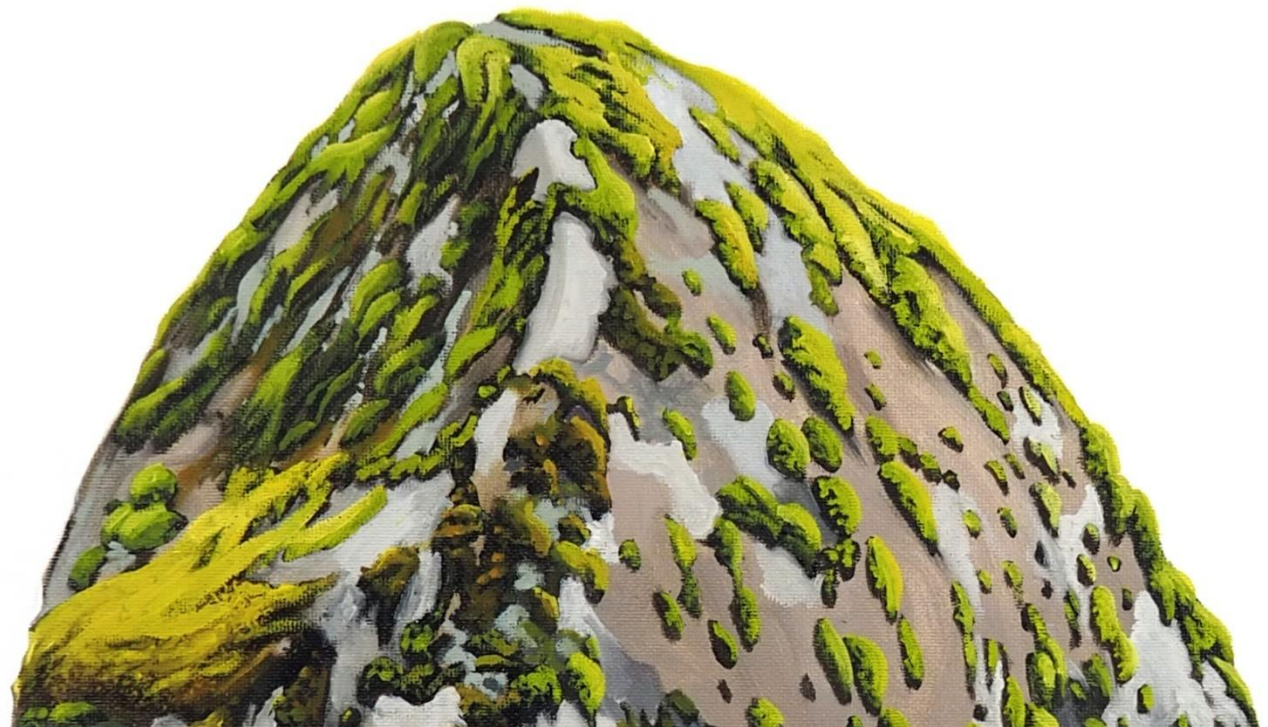

Intuition
40 x 30cm
oil on canvas

$ 1,100.00