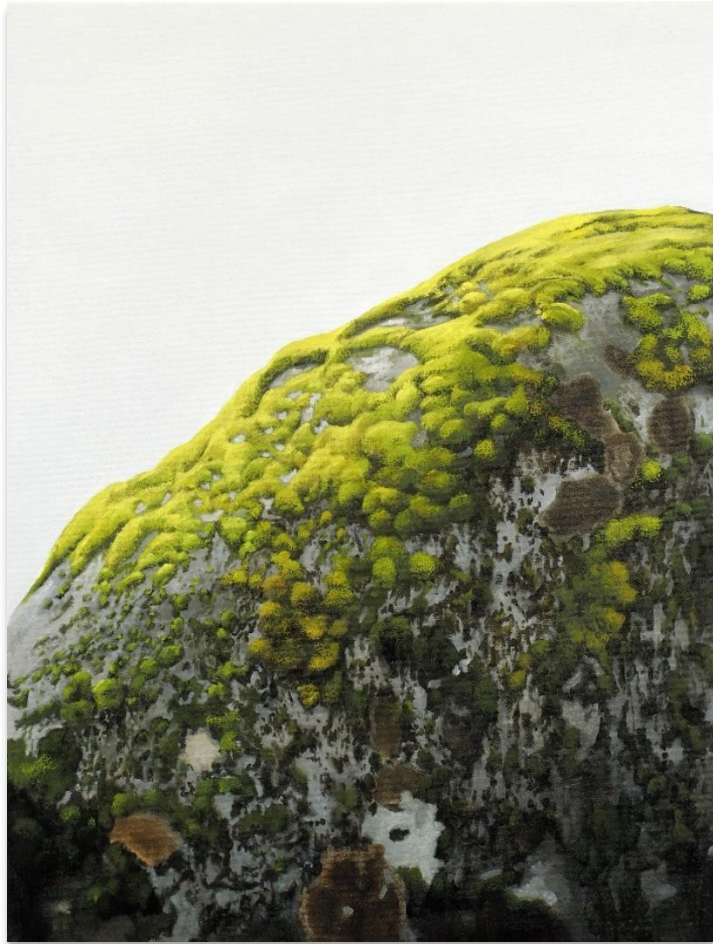

In The Silence
60 x 45cm
oil on canvas

$ 1,800.00